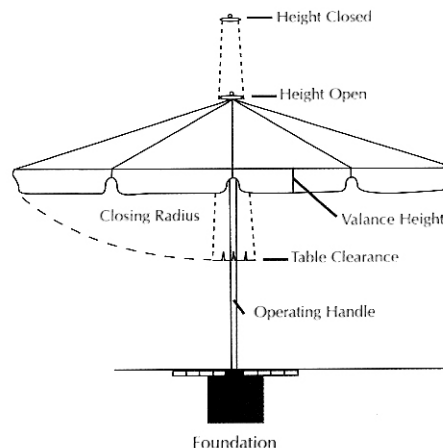

← 5.5m →
Coverage 23m²
Open 3150mm
Closed 4000mm
Table Clearance 1150mm
Weight 38kg
Max Wind Speed 80km/h

← 6.0m →
Coverage 27m²
Open 3300mm
Closed 4300mm
Table Clearance 950mm
Weight 48kg
Max Wind Speed 70km/h

← 6.0m →
Coverage 27m²
Open 3300mm
Closed 4300mm
Table Clearance 950mm
Weight 52kg
Max Wind Speed 70km/h

← 3.0m →
Coverage 9m²
Open 2800mm
Closed 3700mm
Table Clearance 1700mm
Weight 29kg
Max. Wind Speed 95km/h

← 3.6m →
Coverage 13m²
Open 3000mm
Closed 3900mm
Table Clearance 1400mm
Weight 31kg
Max Wind Speed 90km/h

← 4.0m →
Coverage 16m²
Open 3100mm
Closed 4100mm
Table Clearance 1200mm
Weight 36kg
Max Wind Speed 80km/h

← 4.5m →
Coverage 20m²
Open 3200mm
Closed 4150mm
Table Clearance 900mm
Weight 42kg
Max Wind Speed 75km/h

Note : 'Table Clearance' refers to the longest arm (corner) 'Weight' refers to umbrella only (excluding packaging & extras) 'Max Wind Speed' refers to umbrella in fully open state

Type L Giant Umbrellas

These are lighter duty contract umbrellas with crank-op, a 55 x 3mm mast, with or without valances in Airtex or Dolan fabric. They share the same inground sleeve and portable stand designs, albeit smaller. Electric supply for heating and lighting can be provided but is non integral.

Available in the following sizes:

2.5m sq   3.0m sq   3.5m sq
3.0m dia   3.5m dia   4.0m dia