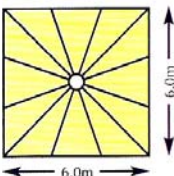

TL60S

Coverage 36m²
Open 3650mm
Closed 4900mm
Table Clearance 600mm
Weight 82kg
Max Wind Speed 60km/h