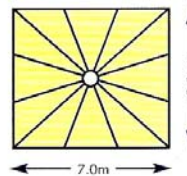

TL75R

Coverage 36m²
Open 3650mm
Closed 4900mm
Table Clearance 600mm
Weight 82kg
Max Wind Speed 60km/h