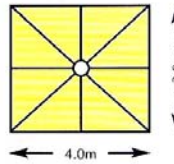

T43R

Coverage 12m²
Open 3000mm
Closed 3900mm
Table Clearance 1400mm
Weight 31kg
Max Wind Speed 75km/h