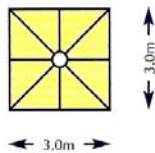

HOLLYWOOD COVERS LTD

Email : info@hollywoodcovers.co.uk
Web : http://hollywoodcovers.co.uk

Telephone : 01564 700345
Mobile : 07973 764023

Giant Umbrella Sizes & Configurations

← 3.0m →
Coverage 7m²
Open 2900mm
Closed 3600mm
Table Clearance 1650mm
Weight 25kg
Max Wind Speed 105km/h

← 3.5m →
Coverage 9m²
Open 2900mm
Closed 3600mm
Table Clearance 1550mm
Weight 28kg
Max Wind Speed 100km/h

← 4.0m →
Coverage 12m²
Open 3000mm
Closed 3600mm
Table Clearance 1450mm
Weight 30kg
Max Wind Speed 95km/h

← 4.5m →
Coverage 15m²
Open 3000mm
Closed 3800mm
Table Clearance 1350mm
Weight 32kg
Max Wind Speed 90km/h

← 5.0m →
Coverage 19m²
Open 3100mm
Closed 3900mm
Table Clearance 1250mm
Weight 35kg
Max Wind Speed 85km/h

← 5.5m →
Coverage 23m²
Open 3150mm
Closed 4000mm
Table Clearance 1150mm
Weight 38kg
Max Wind Speed 80km/h

← 6.0m →
Coverage 27m²
Open 3300mm
Closed 4300mm
Table Clearance 950mm
Weight 48kg
Max Wind Speed 70km/h

← 6.0m →
Coverage 27m²
Open 3300mm
Closed 4300mm
Table Clearance 950mm
Weight 52kg
Max Wind Speed 70km/h

T30S

← 3.0m →
Coverage 9m²
Open 2800mm
Closed 3700mm
Table Clearance 1700mm
Weight 29kg
Max. Wind Speed 95km/h

← 3.6m →
Coverage 13m²
Open 3000mm
Closed 3900mm
Table Clearance 1400mm
Weight 31kg
Max Wind Speed 90km/h

← 4.0m →
Coverage 16m²
Open 3100mm
Closed 4100mm
Table Clearance 1200mm
Weight 36kg
Max Wind Speed 80km/h

← 4.5m →
Coverage 20m²
Open 3200mm
Closed 4150mm
Table Clearance 900mm
Weight 42kg
Max Wind Speed 75km/h

Note : 'Table Clearance' refers to the longest arm (corner) 'Weight' refers to umbrella only (excluding packaging & extras) 'Max Wind Speed' refers to umbrella in fully open state

Type L Giant Umbrellas