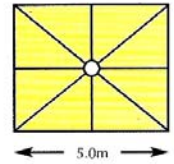

T53R

Coverage 15m²
Open 3150mm
Closed 4050mm
Table Clearance 980mm
Weight 36kg
Max Wind Speed 70km/h