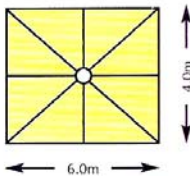

T64R

Coverage 24m²
Open 3300mm
Closed 4250mm
Table Clearance 770mm
Weight 50kg
Max Wind Speed 70km/h