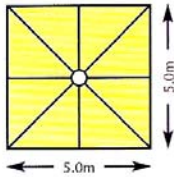

HOLLYWOOD COVERS LTD

Email : info@hollywoodcovers.co.uk
Web : http://hollywoodcovers.co.uk

Telephone : 01564 700345
Mobile : 07973 764023

Giant Umbrella Sizes & Configurations

All umbrellas are available with or without a valance. The valance creates a softer traditional look whilst umbrellas without valances tend to create a sharper more contemporary appearance.

T50S

Coverage 25m²
Open 3300mm
Closed 4250mm
Table Clearance 770mm
Weight 50kg
Max Wind Speed 70km/h