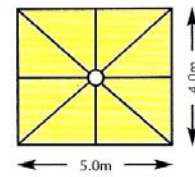

T54R

Coverage 20m²
Open 3200mm
Closed 4150mm
Table Clearance 850mm
Weight 40kg
Max Wind Speed 65km/h