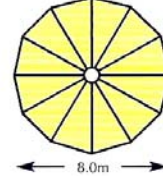

T64R

Coverage 24m²
 Open 3300mm
 Closed 4250mm
 Table Clearance 770mm
 Weight 50kg
 Max Wind Speed 70km/h

TL65C

Coverage 32m²
 Open 3350mm
 Closed 4400mm
 Table Clearance 1000mm
 Weight 65kg
 Max Wind Speed 65km/h

TL72C

Coverage 39m²
 Open 3600mm
 Closed 4700mm
 Table Clearance 900mm
 Weight 73kg
 Max Wind Speed 60km/h

TL80C

Coverage 48m²
 Open 3650mm
 Closed 4900mm
 Table Clearance 800mm
 Weight 85kg
 Max Wind Speed 55km/h